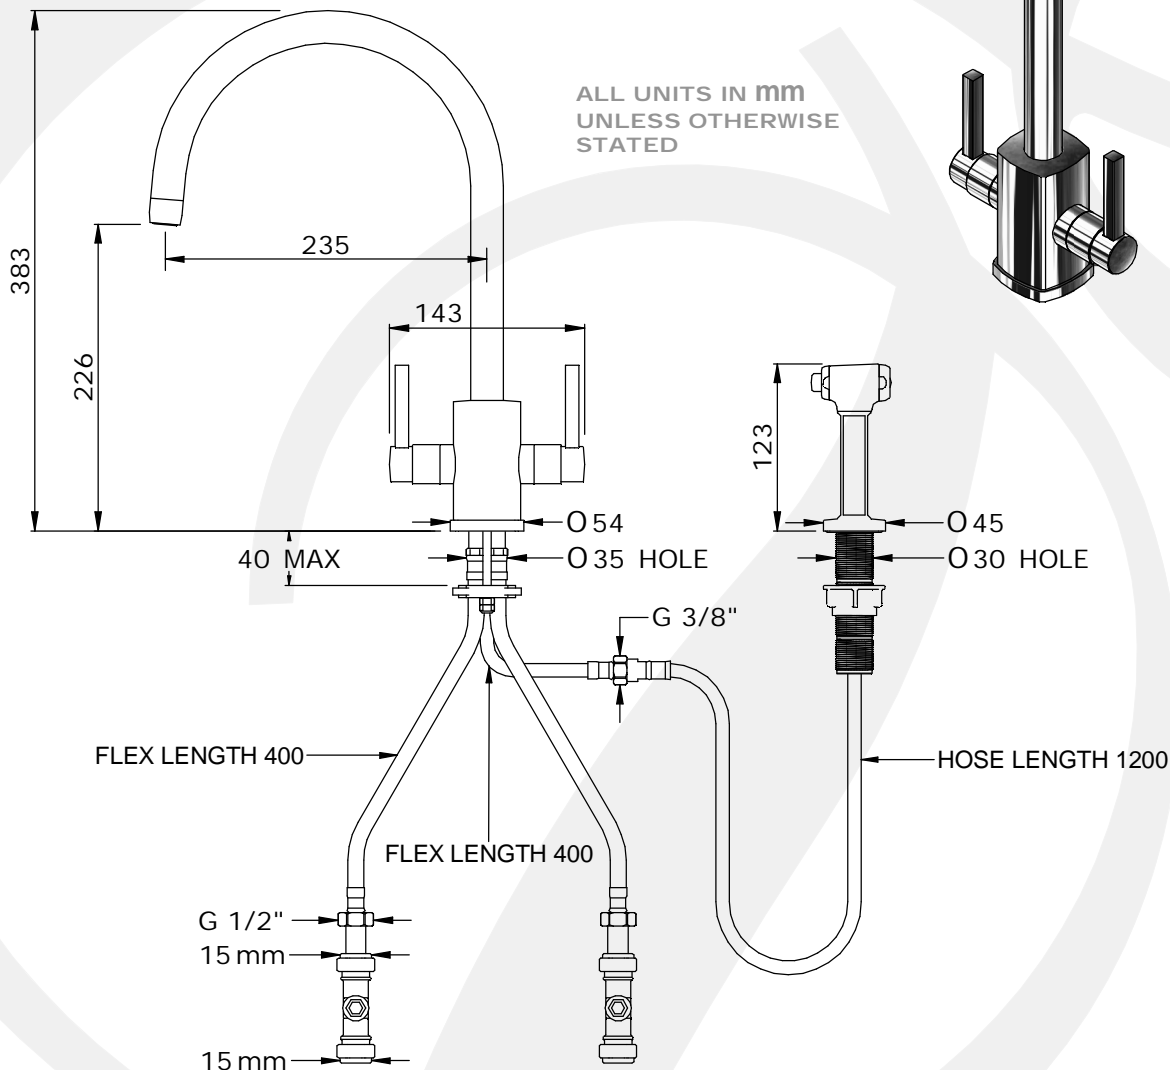

## • 4308 - RUBIQ MONOBLOC SINK MIXER C SPOUT WITH LEVER HANDLES AND RINSE

- Handcrafted in the UK
- 1/4 turn ceramic disc flow control
- Vernier insert for accurate handle alignment
- Unique handle construction with integral bearing ring
- Flexible connectors for easier installation
- Single flow spout
- Supplied with 15mm double check valves
- Ideally installed in equal pressure systems

• Packed Weight:  
3.72 kg

### Available Options:

- 5.7L/min regulated spout (Prefix AR.)
- Non Rinse version
- Matching soap dispenser
- U Spout version

### Flow Rates:

- 1 Bar: 6.2 L/Min
- 2 Bar: 9.4 L/Min
- 3 Bar: 12.0 L/Min